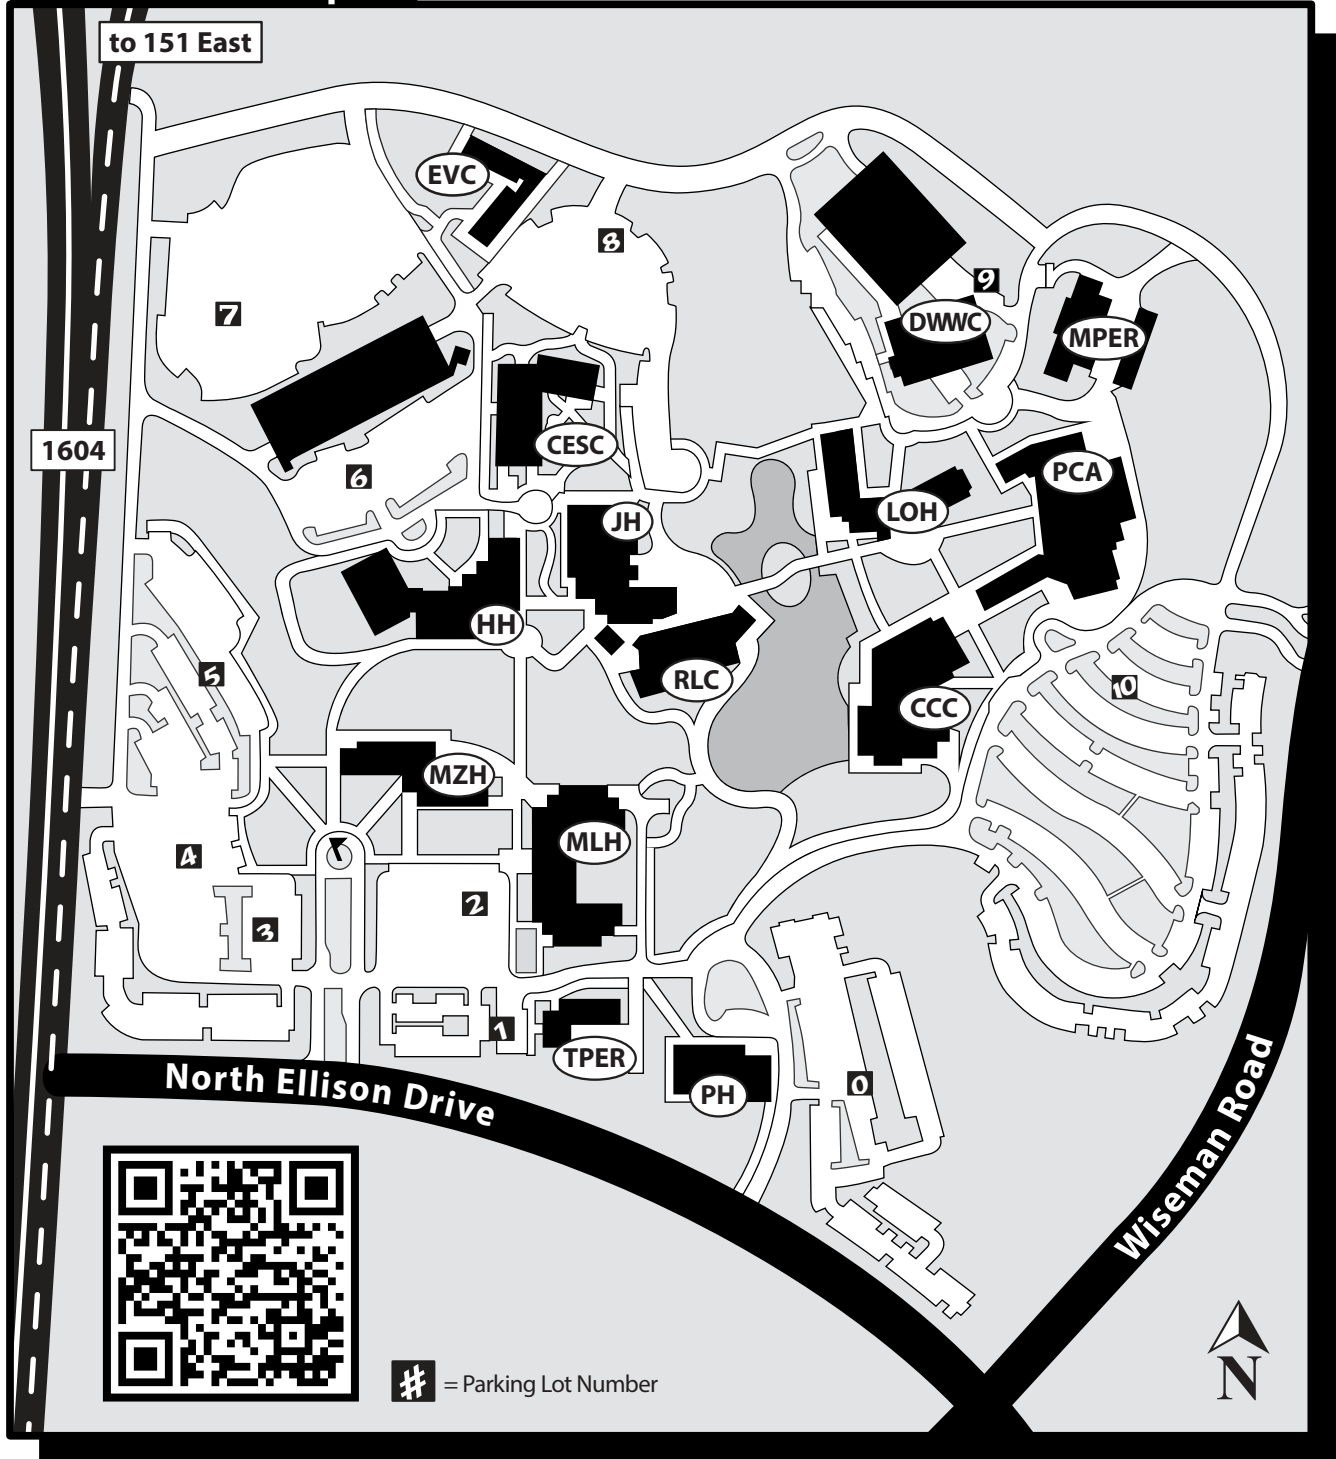

# ALAMO COLLEGES DISTRICT Northwest Vista College

## Contact Information

Address: 3535 N. Ellison Drive  
San Antonio, TX 78251  
Phone: 21ALAMO (210-212-5266)  
Internet: [www.alamo.edu/nvc/maps](http://www.alamo.edu/nvc/maps)

### NVC Main Campus

# = Parking Lot Number

© Copyright 2024 - Northwest Vista College - Alamo Colleges District - All Rights Reserved

- |   |                                   |  |  |                                      |
|---|-----------------------------------|--|--|--------------------------------------|
| <b>CCC</b> Cypress Campus Center        | <b>CESC</b> Cedar Elm STEM Center | <b>DWWC</b> Desert Willow Welcome Center | <b>HH</b> Huisache Hall                      | <b>JH</b> Juniper Hall               |
| <b>LOH</b> Live Oak Hall                | <b>MZH</b> Manzanillo Hall        | <b>MLH</b> Mountain Laurel Hall          | <b>MPER</b> Mexican Persimmon Physical Plant |                                      |
| <b>PCA</b> Palmetto Center for the Arts | <b>PH</b> Pecan Hall              | <b>RLC</b> Redbud Learning Center        | <b>TPER</b> Texas Persimmon Physical Plant   | <b>EVC</b> Esperanza Veterans Center |